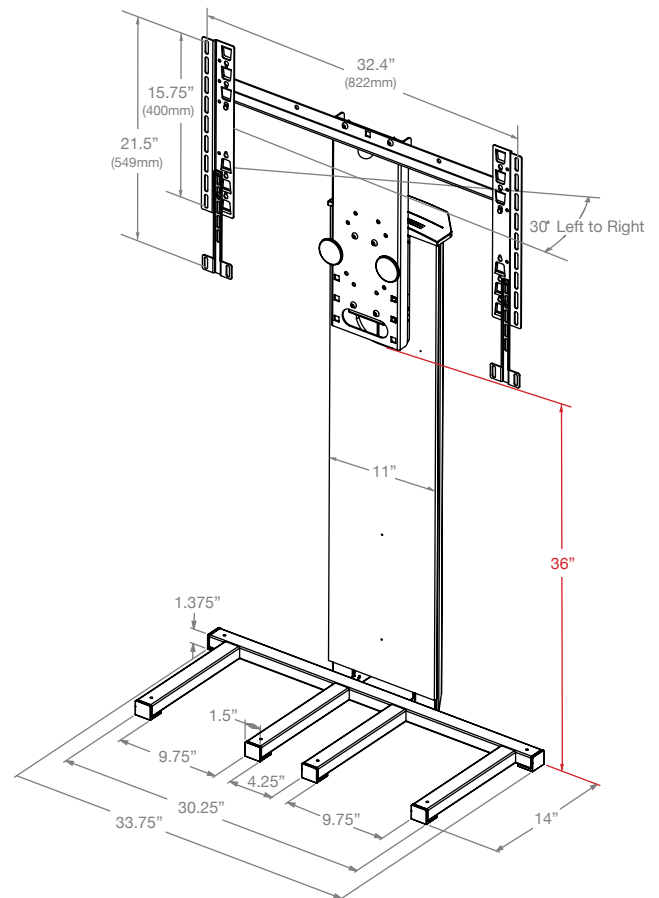

The Synchro Furniture Mate puts TVs where viewers want to watch without occupying walls or furniture surfaces. Its unique fork-like base mates with most cabinets for a fully integrated appearance.

A strong steel column supports sets up to 60 inches weighing up to 110 lbs and keeps all cables out of sight.

Offers variable height settings and manual swivel, 30° left to right.

Model: SY/FM1

Clearance Below TV

The Furniture Mate provides 26 to 36 inches of clearance from the floor to the bottom of the TV for screens 32 to 60 inches in size.

TV Screen Diagonal Size	Furniture Mate Clearance
32"	36"
37"	35"
40"	34"
42"	33"
46"	*32"
50"	*31"
52"	*28"
55"	*27"
60"	*26"

Dimension from bottom of TV to the floor. Unit adjusted to maximum position.

* The optional Vertical Extension Kit, for TVs 46 to 60 inches in size, achieves a clearance up to 36 inches.

ADVANCED FLEXIBLE SOLUTIONS™

EXTENDED

The **Furniture Mate Vertical Extension Kit** is intended to be used in conjunction with Furniture Mate for TV's 46" to 60" to gain a maximum permissible floor to bottom of TV clearance of 36".